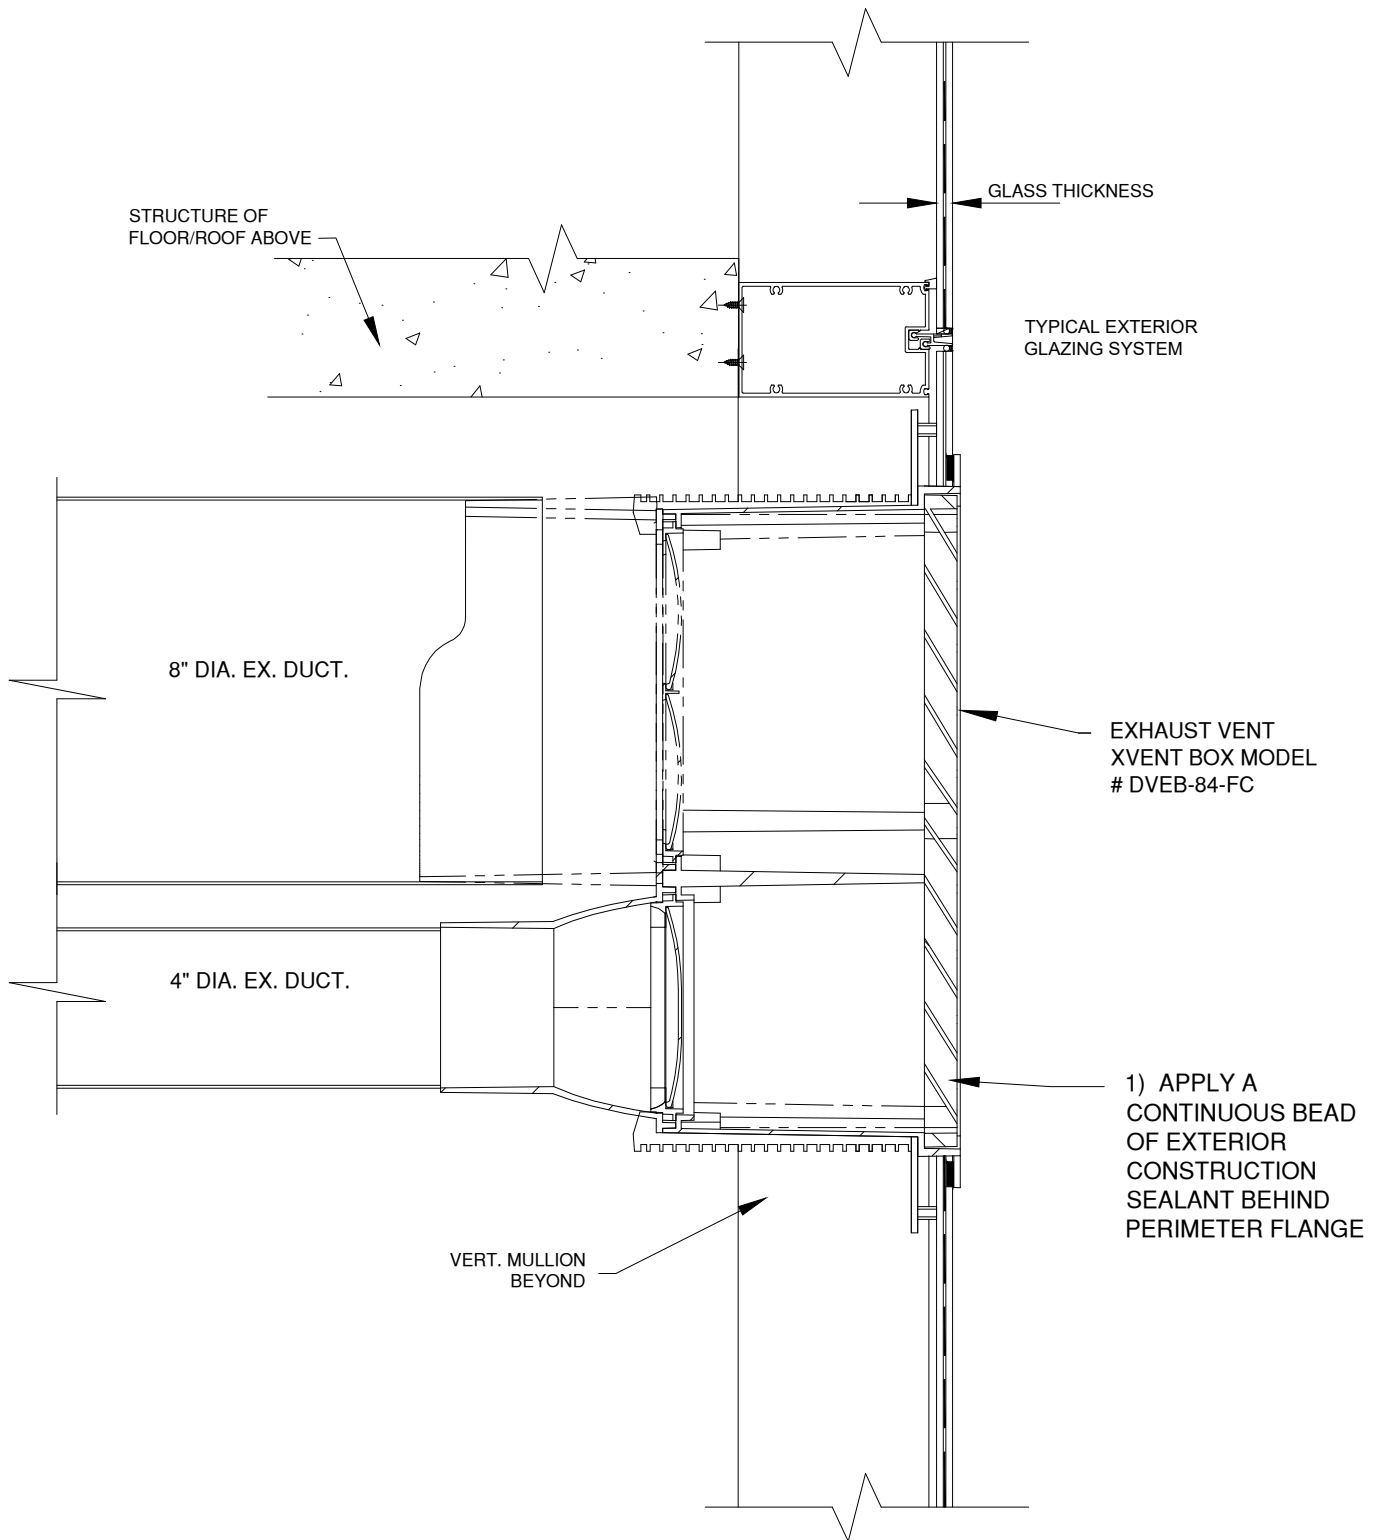

# GLASS WALL PENETRATION

XVENT BOX MODEL # DVEB-84-FC

WALL PENETRATION DETAIL

MANUFACTURER; FSH INDUSTRIES, LLC  
866-983-6829 SALES@XVENTBOX.COM  
WWW.XVENTBOX.COM

**Xvent** BOX  
VENTILATION SYSTEMS