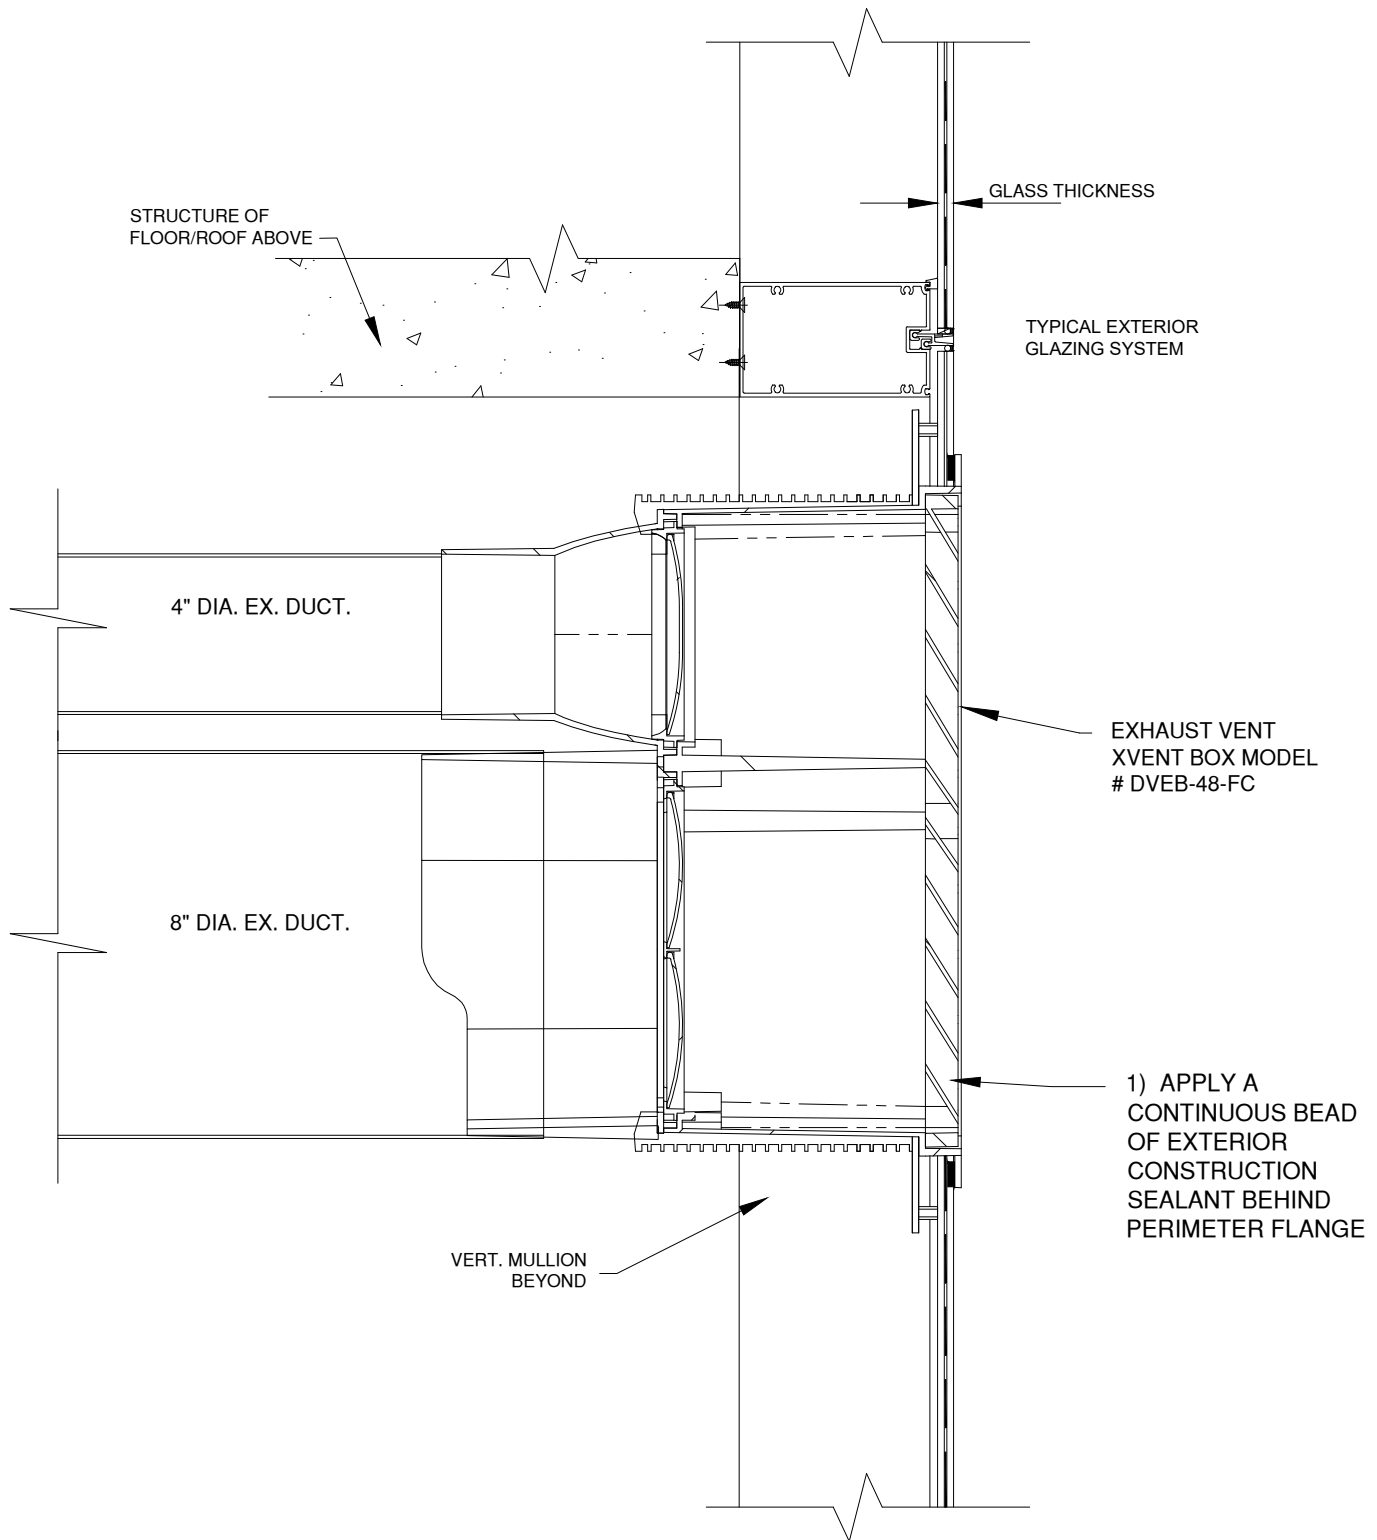

# GLASS WALL PENETRATION

XVENT BOX MODEL # DVEB-48-FC

WALL PENETRATION DETAIL

MANUFACTURER; FSH INDUSTRIES, LLC  
866-983-6829 SALES@XVENTBOX.COM  
WWW.XVENTBOX.COM

**Xvent** BOX  
VENTILATION SYSTEMS